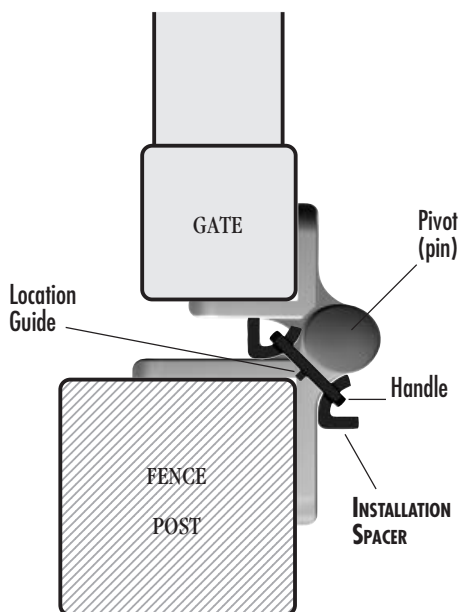

Multi-Fit™

General-purpose gate hinges

POST MOUNTING INSTALLATION

- 1) To insert the Installation Spacer to the two large leaves ensure the two leaves are at right-angles. Hold the Installation Spacer by its Handle, and, with the Location Guide pointing away from the Pivot Pin, push the Spacer firmly into place as per Diagram A.
 - 2) Position the 'fixed-angle leaf' (see above) to the (un-installed) gate using screws suitable for the gate material.
 - 3) Position the gate to the post in readiness for installation. DO NOT let the hinge leaves creep apart; the Installation Spacer will retain them at right-angles.
- Fit the hinges using screws suitable for the post material. Remove Installation Spacer after installation is complete.

POST MOUNTING

Diagram A

MFINSTR0002PA

FITTING INSTRUCTIONS 'MFP' model

WALL MOUNTING INSTALLATION

- 1) Position the 'fixed-angle leaf' (shown at left and below) to the (un-installed) gate using screws suitable for the gate material. Open out the two large leaves and locate the gate to your pre-mark position on the wall. Fit the hinges using screws suitable for the wall material.

WALL MOUNTING

Diagram B

Test gate for suitable operation. Note: As in all systems, make certain a latch or gate-stop is fitted to ensure the closing gate does not swing past the post, damaging the hinges.