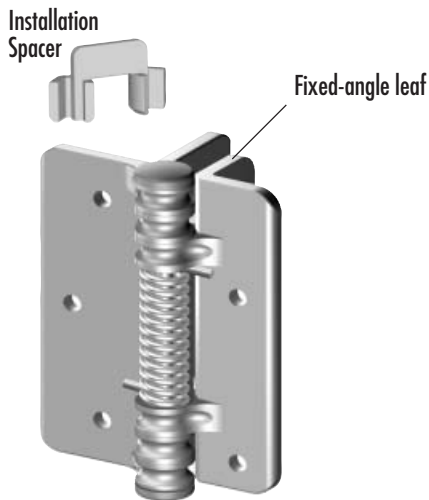

Multi-Fit™

General-purpose gate hinges

POST MOUNTING INSTALLATION

- 1) To insert the Installation Spacer to the two large leaves ensure the two leaves are at right-angles. Hold the Installation Spacer by its Handle, and, with the Location Guide pointing away from the Pivot Pin, push the Spacer firmly into place as per Diagram A.
 - 2) Position the 'fixed-angle leaf' (see above) to the (un-installed) gate using screws suitable for the gate material.
 - 3) Position the gate to the post in readiness for installation. DO NOT let the hinge leaves creep apart; the Installation Spacer will retain them at right-angles.
- Fit the hinges using screws suitable for the post material. Remove Installation Spacer after installation is complete.

POST MOUNTING

Diagram A

MFINSTR0002PA

FITTING INSTRUCTIONS 'MFP' model

WALL MOUNTING INSTALLATION

- 1) Position the 'fixed-angle leaf' (shown at left and below) to the (un-installed) gate using screws suitable for the gate material. Open out the two large leaves and locate the gate to your pre-mark position on the wall. Fit the hinges using screws suitable for the wall material.

WALL MOUNTING

Diagram B

Test gate for suitable operation. Note: As in all systems, make certain a latch or gate-stop is fitted to ensure the closing gate does not swing past the post, damaging the hinges.