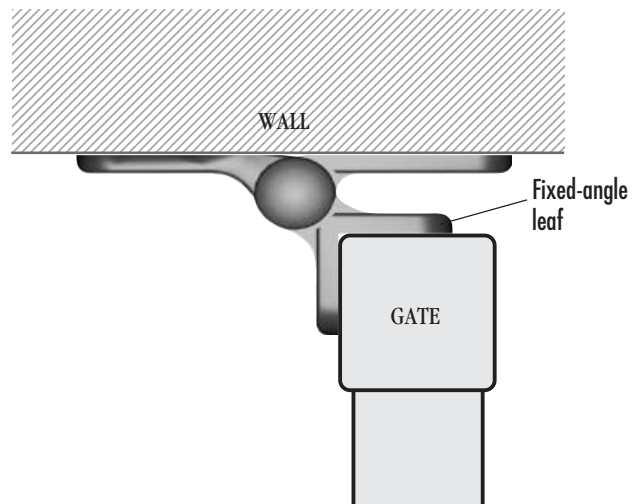

Multi-Fit™

General-purpose gate hinges

POST MOUNTING INSTALLATION

- 1) To insert the Installation Spacer to the two large leaves ensure the two leaves are at right-angles. Hold the Installation Spacer by its Handle, and, with the Location Guide pointing away from the Pivot Pin, push the Spacer firmly into place as per Diagram A.
 - 2) Position the 'fixed-angle leaf' (see above) to the (un-installed) gate using screws suitable for the gate material.
 - 3) Position the gate to the post in readiness for installation. DO NOT let the hinge leaves creep apart; the Installation Spacer will retain them at right-angles.
- Fit the hinges using screws suitable for the post material. Remove Installation Spacer after installation is complete.

POST MOUNTING

Diagram A

MFINSTR0002PA

FITTING INSTRUCTIONS 'MFP' model

WALL MOUNTING INSTALLATION

- 1) Position the 'fixed-angle leaf' (shown at left and below) to the (un-installed) gate using screws suitable for the gate material. Open out the two large leaves and locate the gate to your pre-mark position on the wall. Fit the hinges using screws suitable for the wall material.

WALL MOUNTING

Diagram B

Test gate for suitable operation. Note: As in all systems, make certain a latch or gate-stop is fitted to ensure the closing gate does not swing past the post, damaging the hinges.